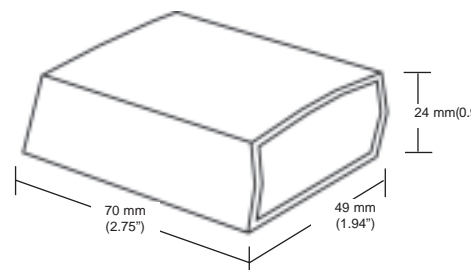

Dimensions

USA
Metrologic Instruments, Inc.
Tel. 1-800-ID-METRO
Fax 1-609-228-6673
info@metrologic.com

Brazil
Metrologic do Brasil Ltda
Tel. 55-11-5505-2396
Fax 55-11-5507-2301
info@br.metrologic.com

Asia
Metrologic Asia (Pte) Ltd
Tel. 65-842-7155
Fax 65-842-7166
info@sg.metrologic.com

Metrologic Eria France SA 69,Rue de La Belle Etoile, ZI Paris Nord II, BP 50057, 95947 Roissy CDG Cedex
Tel: 01.48.63.78.78 | Fax: 01. 48.63.24.94 | Email: info@fr.metrologic.com

REGIONAL OFFICES		
Germany Metrologic Instruments GmbH Dornierstrasse 2, 82178 Puchheim Tel: +49 (0) 89 89 019 0 Fax: +49 (0) 89 89 019 200 Email: info@de.metrologic.com www.metrologic-instruments.de	Italy Metrologic Instruments Italia s.r.l. Via Emilia 68, 40064 Ozzano dell'Emilia (BO) Tel: +39 (0) 5 16 51 19 78 Fax: +39 (0) 5 16 52 13 37 Email: info@it.metrologic.com	Spain Metrologic Eria Ibérica Julian Camarillo 29, Edificio Diapasón, 28037 Madrid Tel: +34 (91) 3 27 24 00 Fax: +34 (91) 3 27 38 29 Email: info@es.metrologic.com www.metrologic.es

Metrologic®
www.europe.metrologic.com