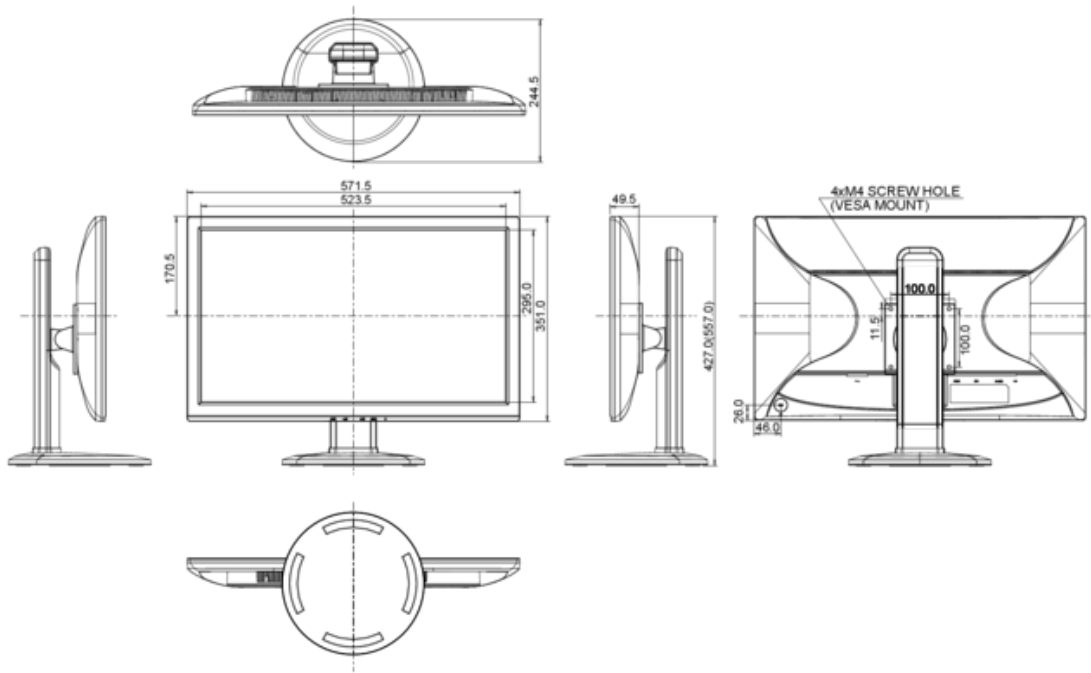

## 6. EU ENERGY EFFICIENCY LABEL

ENERGY EFFICIENCY CLASS	A
ON MODE POWER CONSUMPTION	21.8W
ANNUAL ENERGY CONSUMPTION	32 kWh/annum*
VISIBLE SCREEN DIAGONAL	60 cm; 23.6"; ( 24" segment )

*This is information under Regulation (EU) No 1062/2010.*

## 8. DIMENSIONS & WEIGHT

DIMENSIONS W X H X D	571.5 x 427 (557) x 244.5 mm
WEIGHT	6.1 kg

All trademarks and registered trademarks acknowledged. E & O E. Specification subject to change without notice. All LCD's comply with ISO-9241-307:2008 in connection with pixel defects.